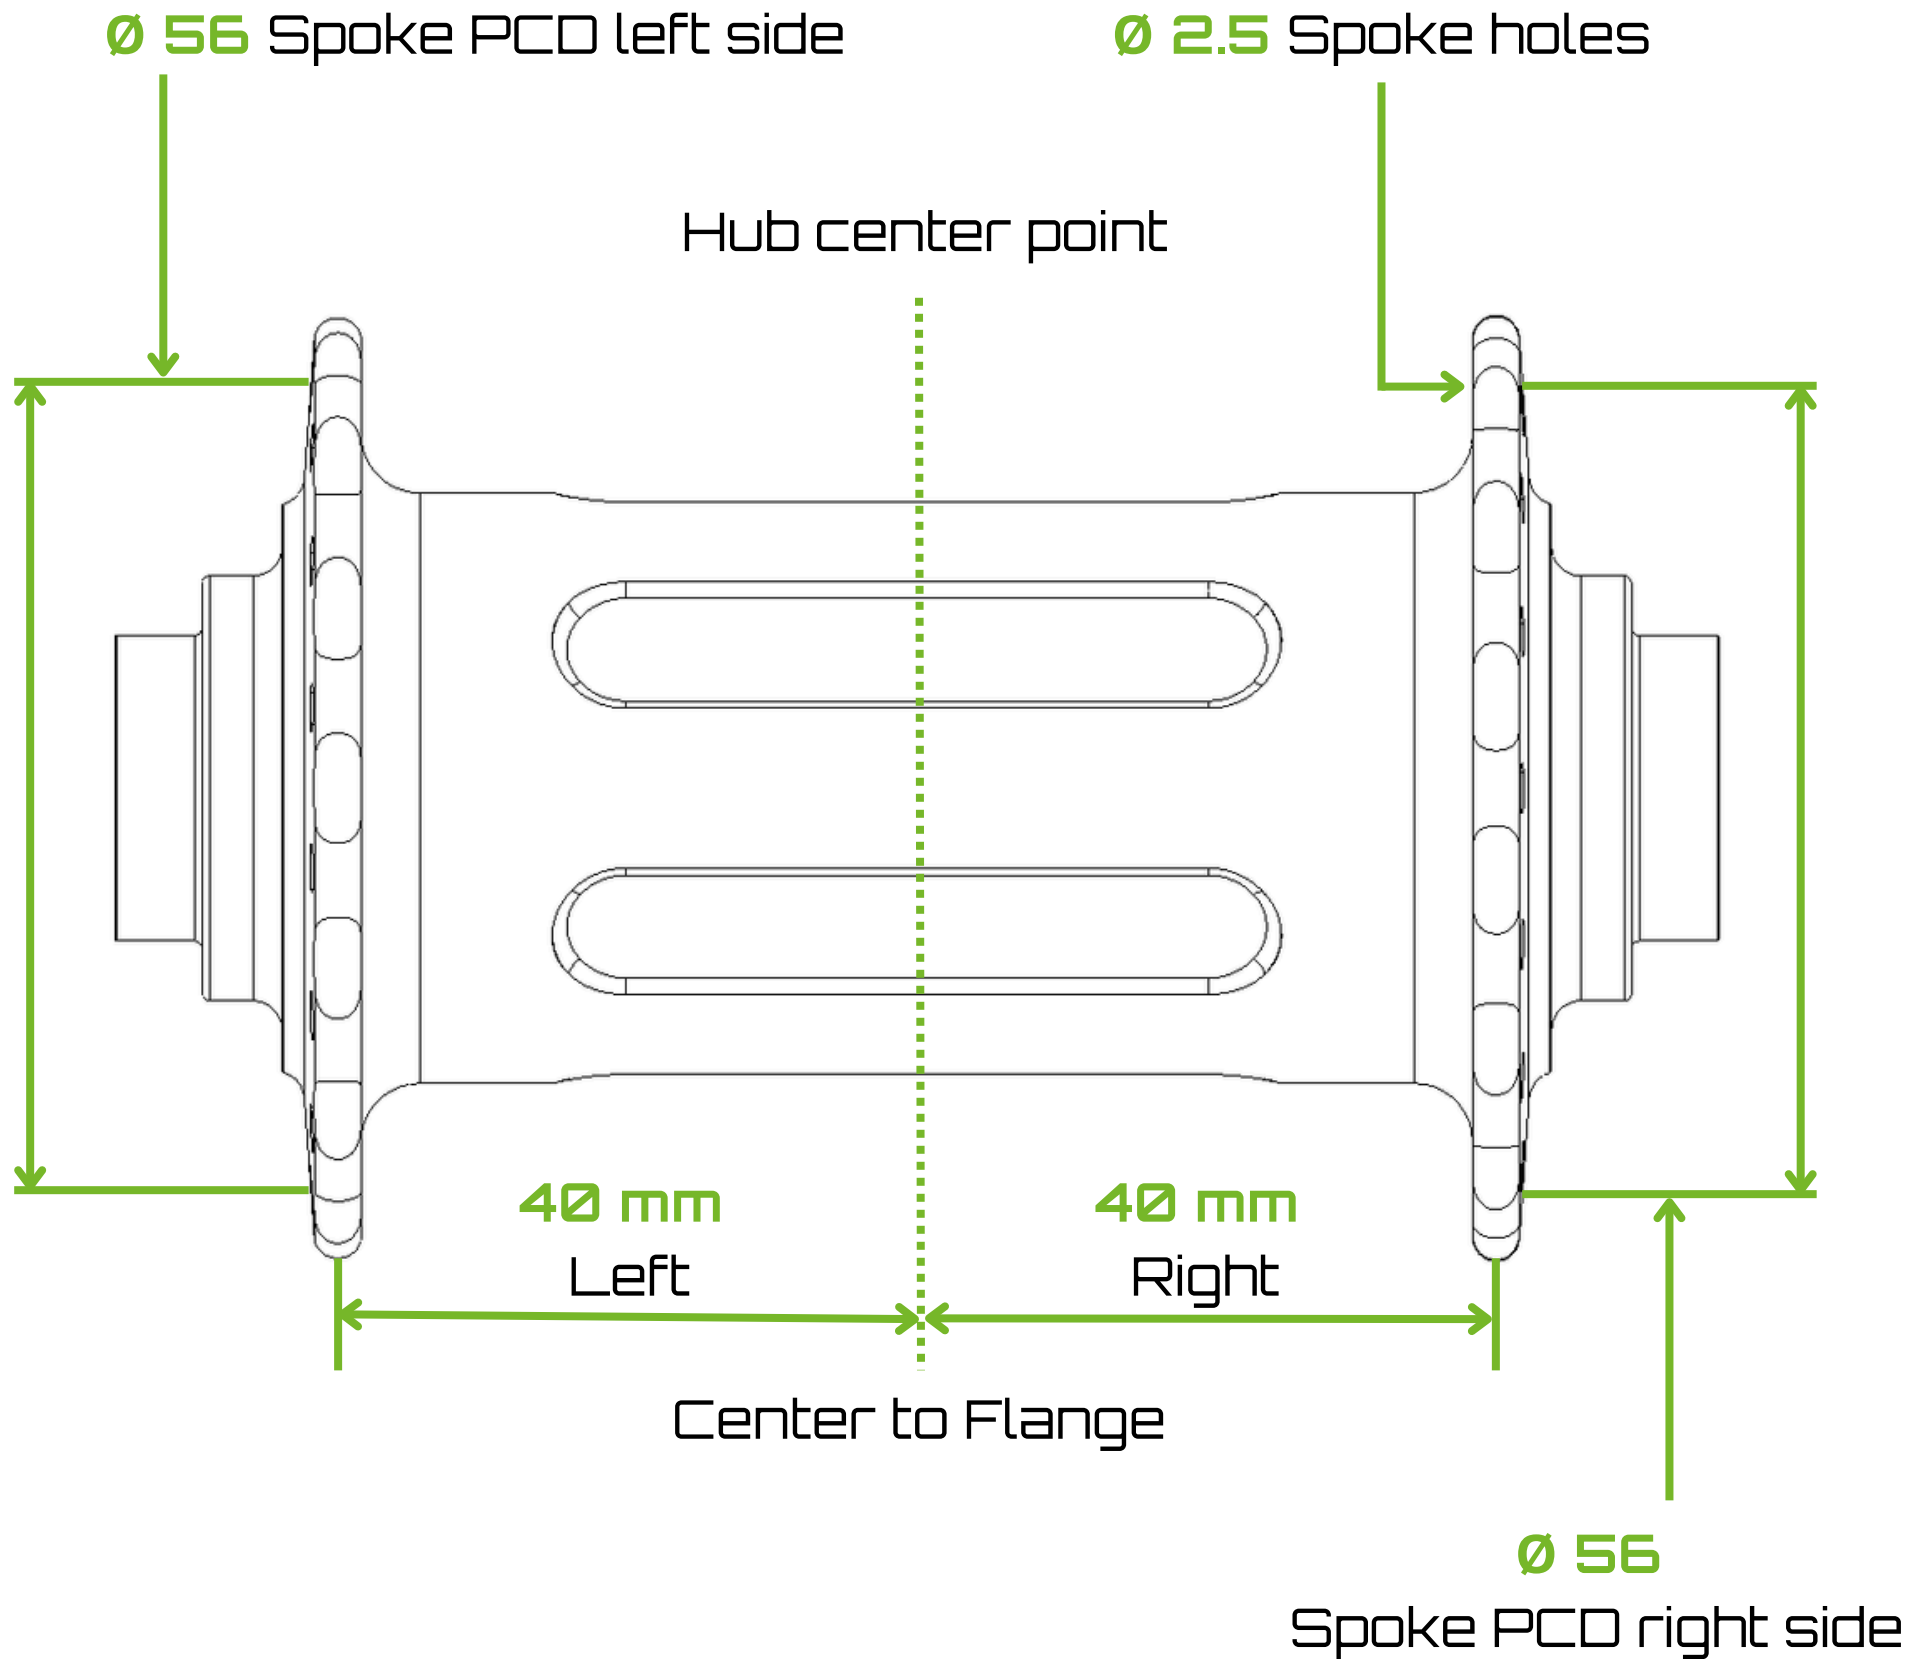

A close-up photograph of a bicycle hub. The central axle is black and has a black cap on the top. The hub body is a vibrant pink color with several black bolts. The hub is mounted on a black wire-spoke wheel. The background is a blurred, light-colored surface, possibly concrete or asphalt.

GOMETRIES

DIRT FRONT HUB (15/20 x 110 mm)

ENDURO/DH FRONT HUB (15/20 x 110 mm)

ENDURO REAR HUB (148 x 12 mm)

DH REAR HUB

(150/157 x 12 mm)