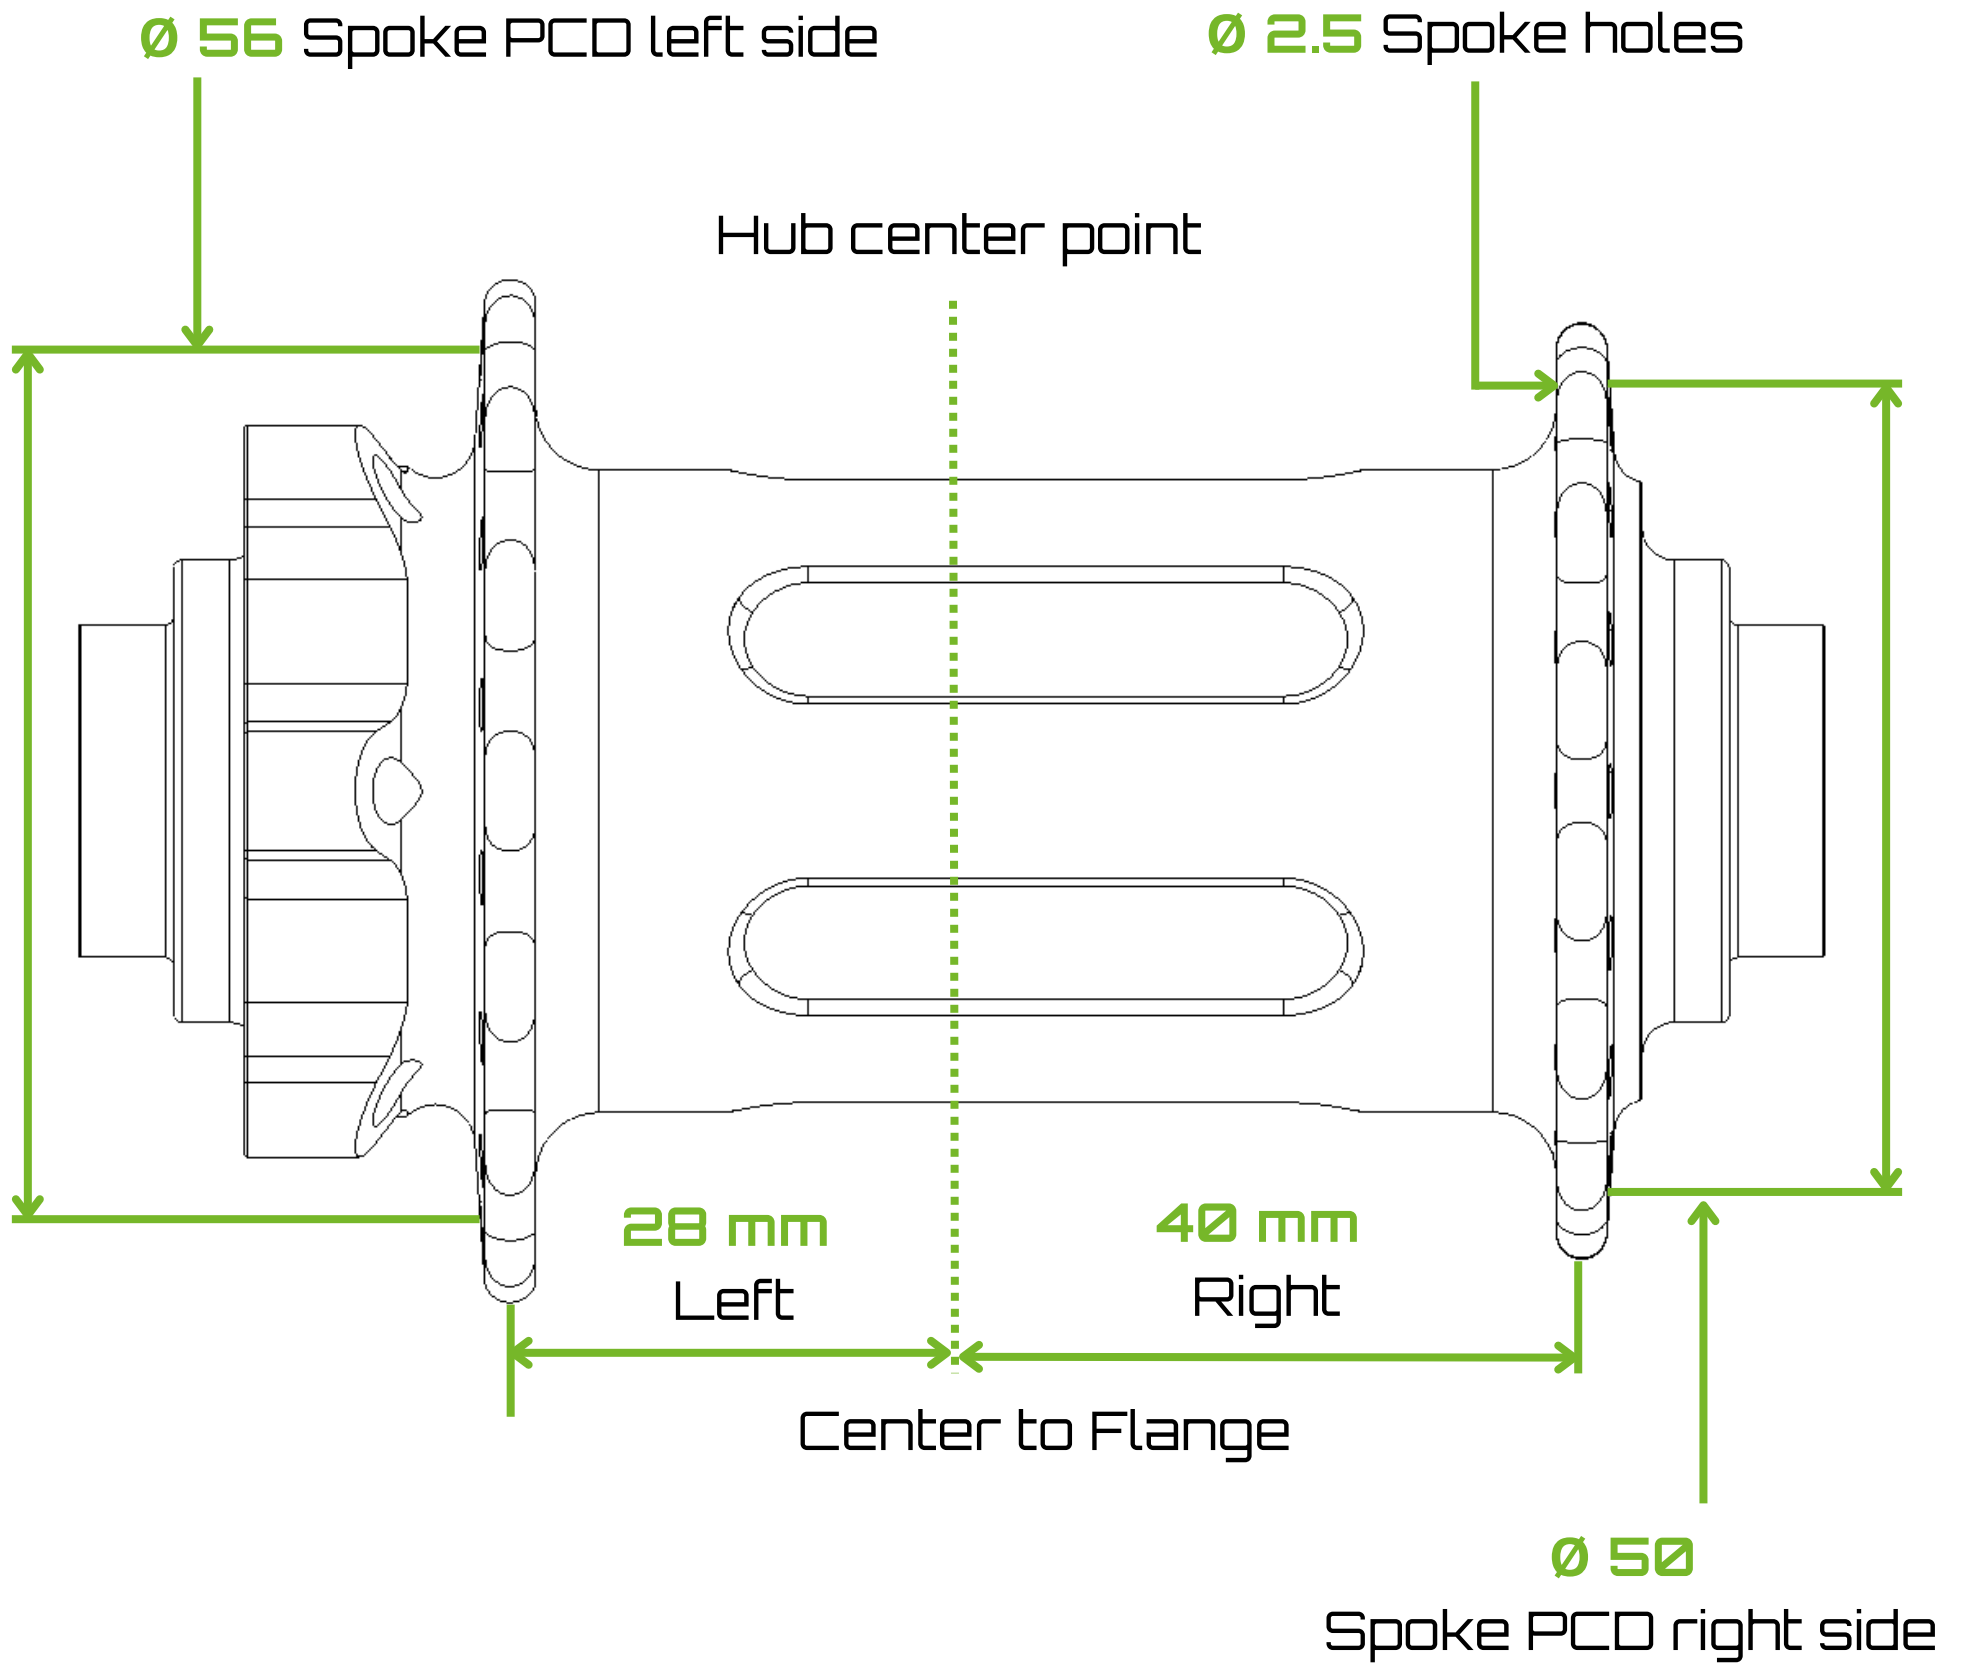

A close-up photograph of a bicycle hub. The central axle is black and has a black cap on the top. The hub body is a vibrant pink color with several black bolts. The hub is mounted on a black wire-spoke wheel. The background is a blurred, light-colored surface, possibly concrete or asphalt.

GOMETRIES

DIRT FRONT HUB (15/20 x 110 mm)

ENDURO/DH FRONT HUB (15/20 x 110 mm)

ENDURO REAR HUB (148 x 12 mm)

DH REAR HUB

(150/157 x 12 mm)