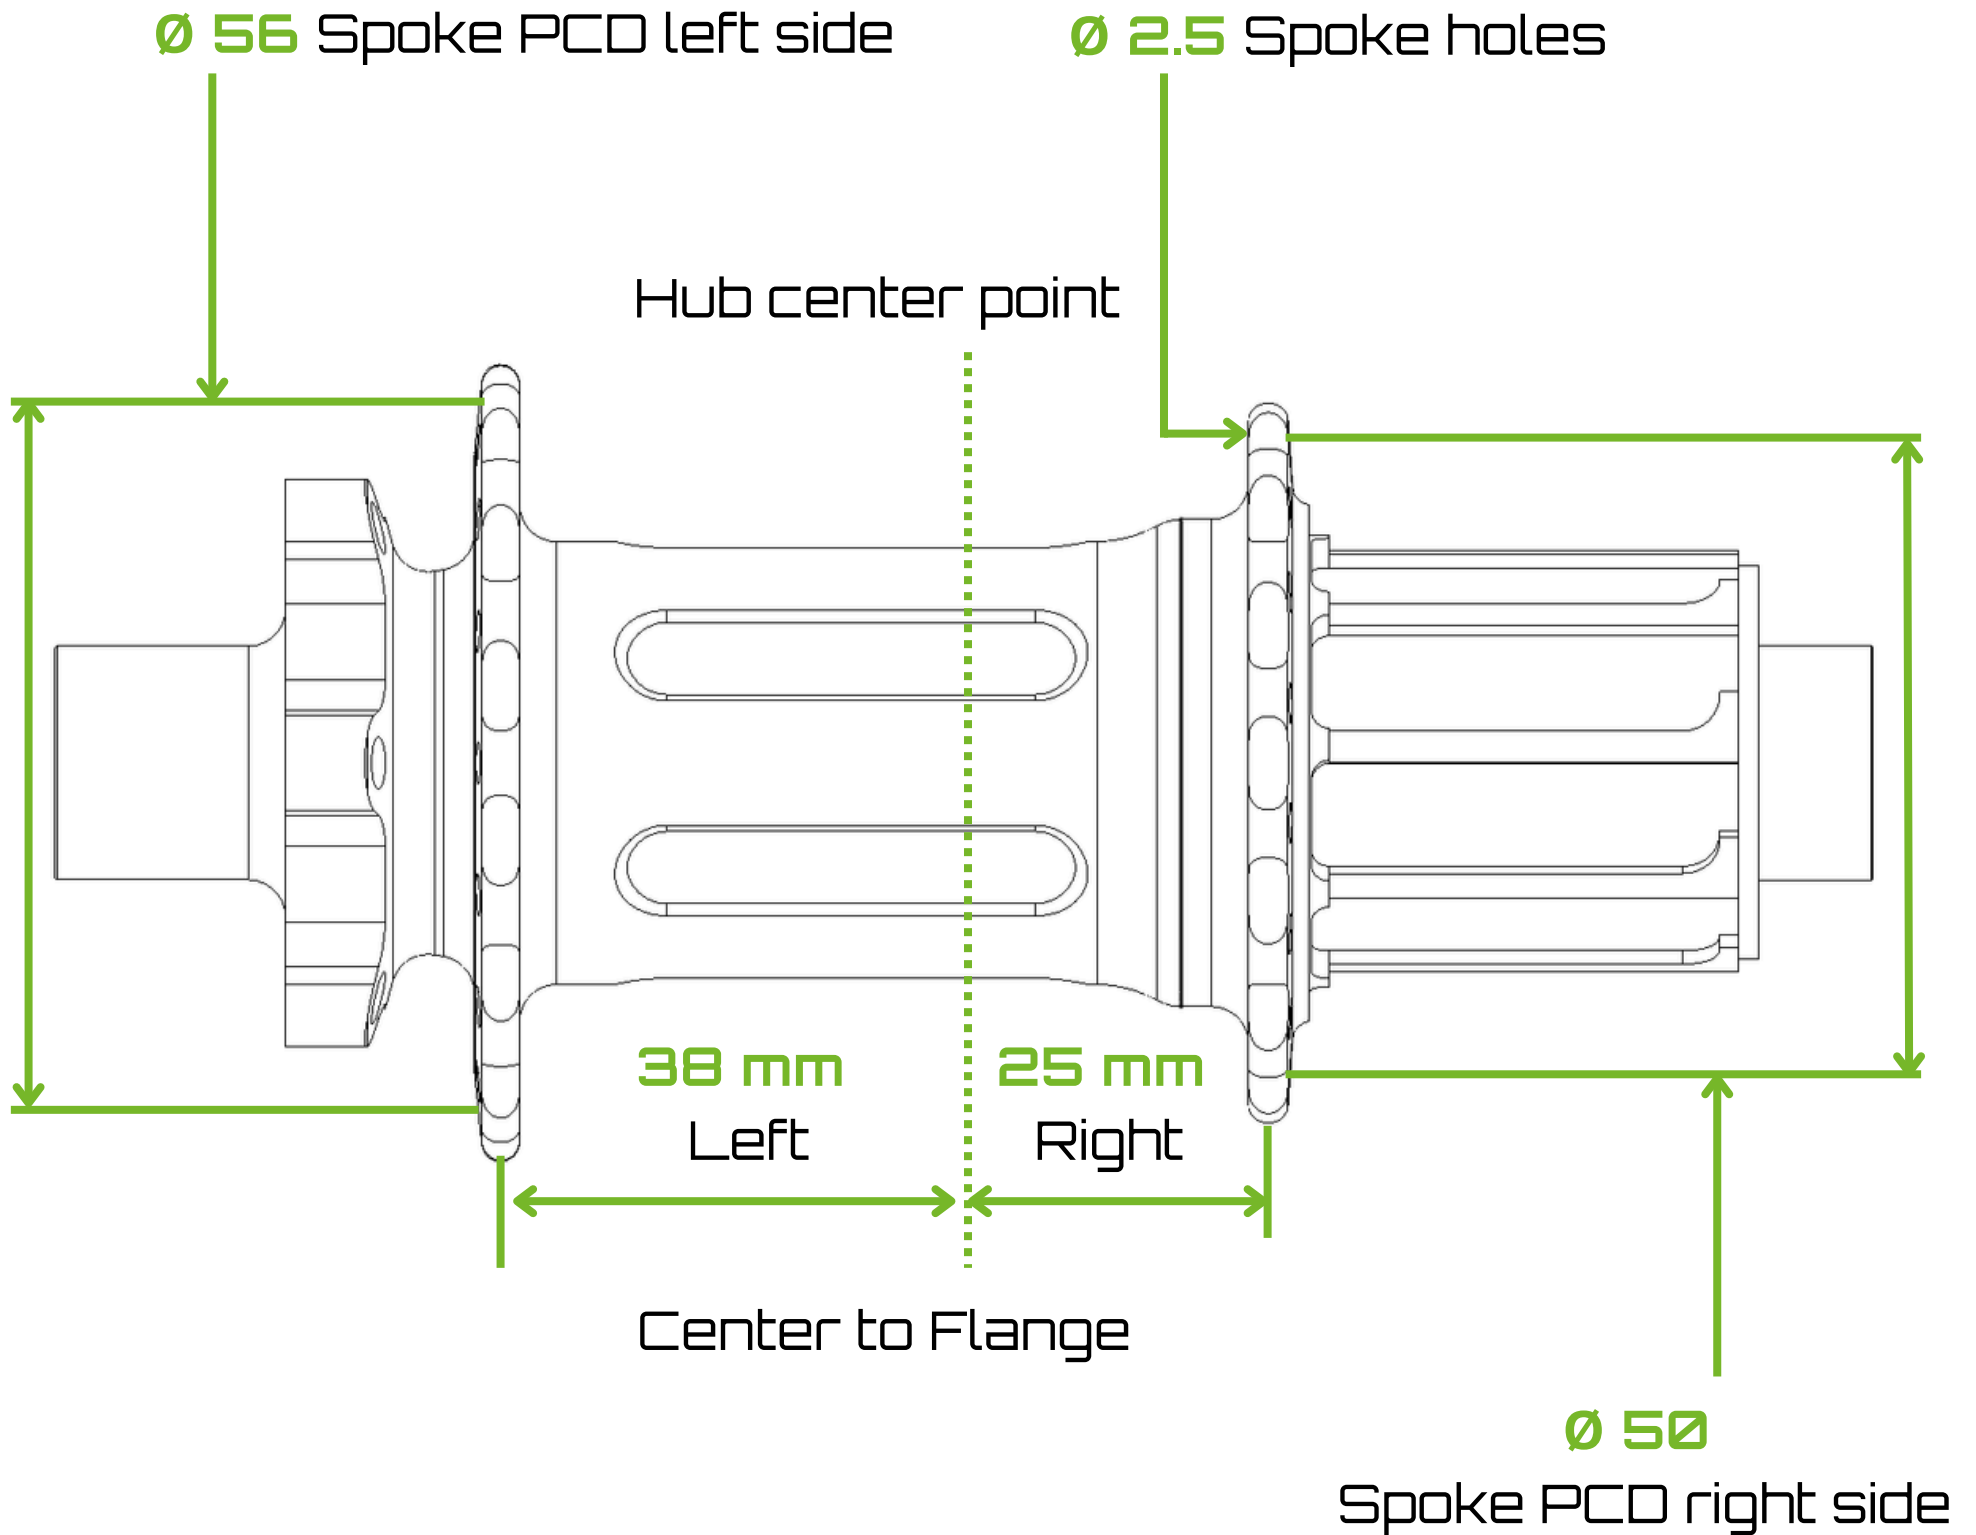

A close-up photograph of a bicycle hub. The central axle is black and has a black cap on the top. The hub body is a vibrant pink color with several black bolts. The hub is mounted on a black wire-spoke wheel. The background is a blurred, light-colored surface, possibly concrete or asphalt.

GOMETRIES

DIRT FRONT HUB (15/20 x 110 mm)

ENDURO/DH FRONT HUB (15/20 x 110 mm)

ENDURO REAR HUB (148 x 12 mm)

DH REAR HUB

(150/157 x 12 mm)